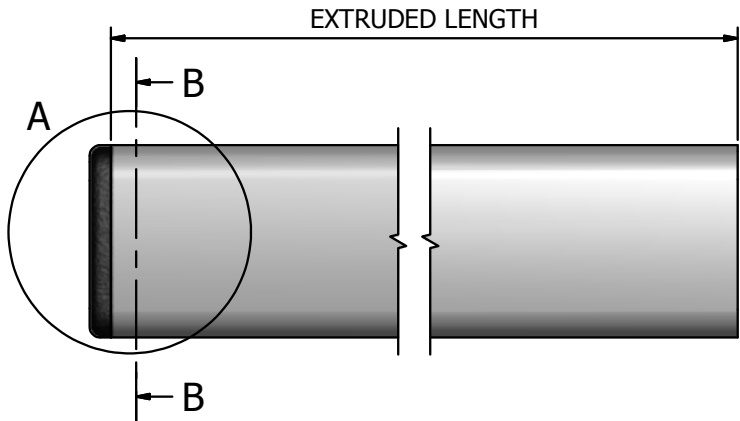

PRODUCT CODE:

EZYRAIL END CAP

PRODUCT TYPE:

Aluminum End Cap to Suit Ezyrail Handrail

TECHNICAL DETAILS:

- Cap
- 36 x 42mm
- Aluminum

AVAILABLE FINISHED:

- Mill
- Silver
- Black

SECTION VIEW B-B