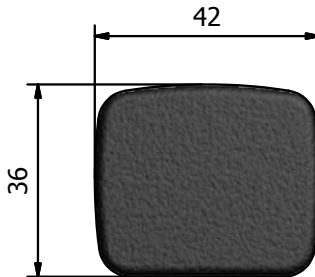

PRODUCT CODE:

EZYRAIL END CAP

PRODUCT TYPE:

Aluminum End Cap to Suit Ezyrail Handrail

TECHNICAL DETAILS:

- Cap
- 36 x 42mm
- Aluminum

AVAILABLE FINISHED:

- Mill
- Silver
- Black

SECTION VIEW B-B